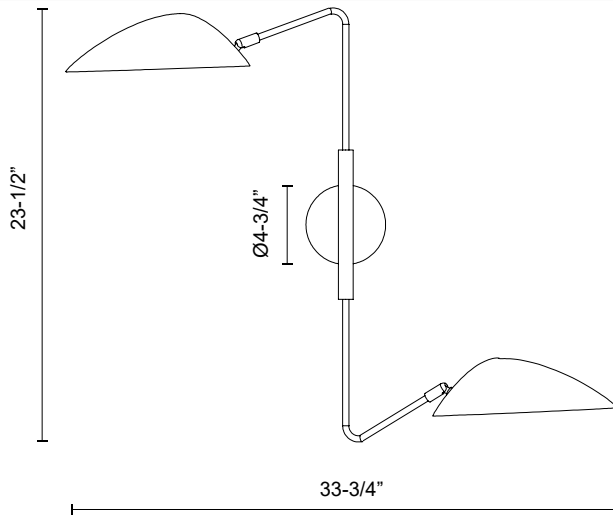

alora mood

P. 1.855.855.8926

CANADA: 19054 28TH Avenue Surrey - BC V3Z 6M3

USA: 3035 E. Lone Mountain Rd - Las Vegas, NV, 89081

OSCAR WV550224

FIXTURE DIMENSIONS	W6-1/8" x H23-1/2" x E18-7/8"
HEIGHT FROM CENTER	13"
EXTENSION	18-7/8"
LAMP TYPE	E26
MAX WATTAGE	60W
BULB QTY	2
BULBS INCLUDED	No
VOLTAGE	120V
SHADE DIMENSIONS	L11-1/8" x W6-1/8" x H3-1/4"
MATERIAL	Aluminum; Steel;
INSTALL OPTIONS	Down Only; Wall;
LOCATION	Damp
CANOPY DIMENSIONS	D4-3/4" x H7/8"
PAINT FINISH	AG01; MB01; WH01;

[D - Diameter, L - Length, W - Width, H - Height, E - Extension]

AVAILABLE FINISHES:

WV550224MBAG
Aged Gold/Matte
Black

WV550224WHAG
Aged Gold/White

*For complete warranty terms, please visit: www.aloralighting.com/warranty