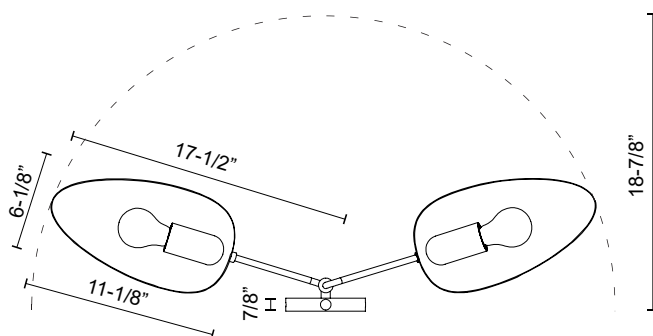

alora mood

P. 1.855.855.8926

CANADA: 19054 28TH Avenue Surrey - BC V3Z 6M3

USA: 3035 E. Lone Mountain Rd - Las Vegas, NV, 89081

OSCAR WV550224

FIXTURE DIMENSIONS	W6-1/8" x H23-1/2" x E18-7/8"
HEIGHT FROM CENTER	13"
EXTENSION	18-7/8"
LAMP TYPE	E26
MAX WATTAGE	60W
BULB QTY	2
BULBS INCLUDED	No
VOLTAGE	120V
SHADE DIMENSIONS	L11-1/8" x W6-1/8" x H3-1/4"
MATERIAL	Aluminum; Steel;
INSTALL OPTIONS	Down Only; Wall;
LOCATION	Damp
CANOPY DIMENSIONS	D4-3/4" x H7/8"
PAINT FINISH	AG01; MB01; WH01;

[D - Diameter, L - Length, W - Width, H - Height, E - Extension]

AVAILABLE FINISHES:

WV550224MBAG
Aged Gold/Matte
Black

WV550224WHAG
Aged Gold/White

*For complete warranty terms, please visit: www.aloralighting.com/warranty